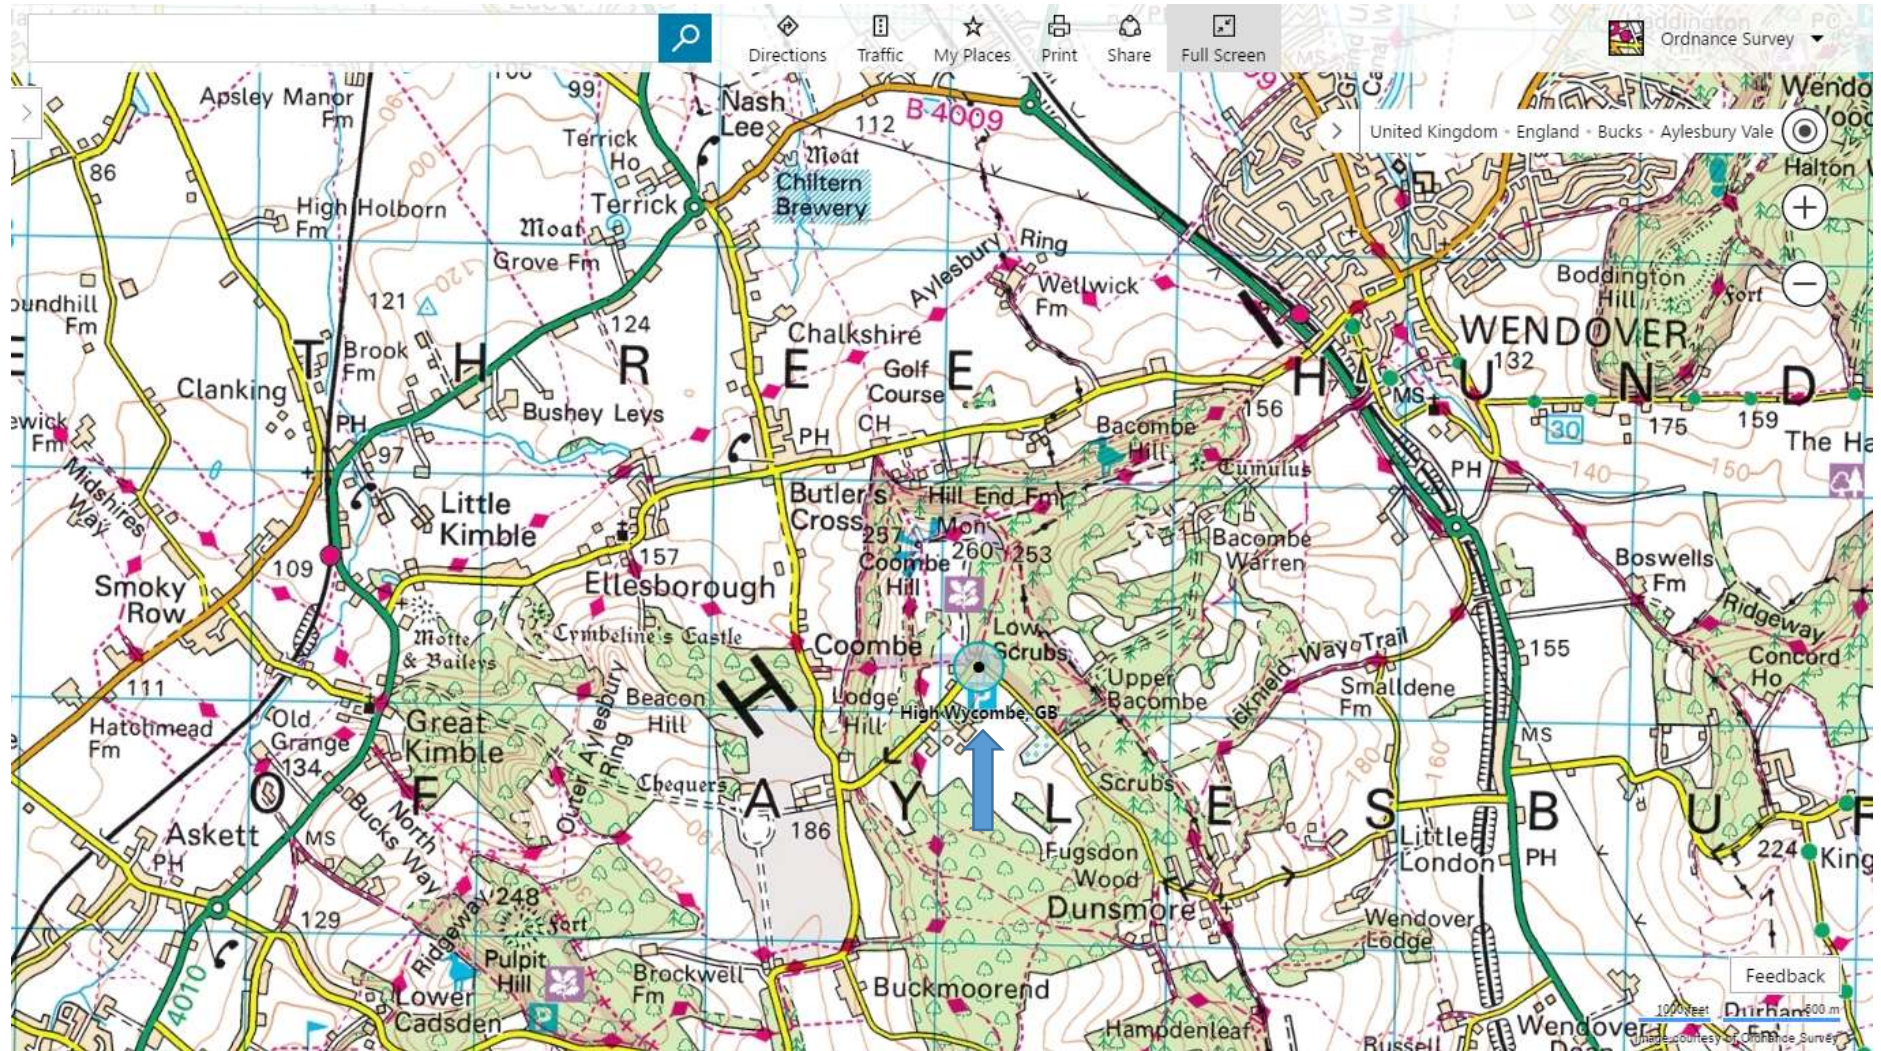

LOW SCRUBS CAR PARK MAP – LODGE HILL

WIGGINTON CAR PARK SOUTH OF THE GREY HOUND INN – NEAREST ADDRESS - Chesham Road, Wigginton, HP23 6

WENDOVER WOODS CAR PARK – NEXT TO THE CAFÉ/ GO APE – FOR FURTHER INFORMATION VISIT <https://www.forestry.gov.uk/wendoverwoods>

From the A41, take the Wendover exit (also signed Dunstable) and take the B4009 towards Aston Clinton. Take the first left towards Wendover. After approx 1/2 mile, take a left signposted Wendover Woods and St Leonards. The main entrance to the woods is found on the right